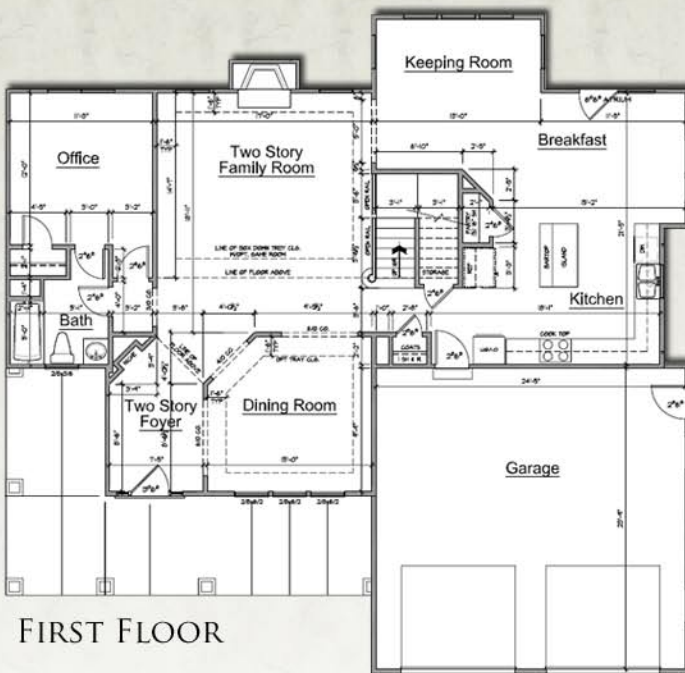

BAKERSFIELD

2,923 SQ. FT
PER PLANS

\$325,000

4 BEDROOMS
3 FULL BATHS
2-CAR GARAGE
DECK

SITED ON A BEAUTIFUL WOODED LOT

180 PARK DRIVE
HOMESITE #5

Owning a new home is very exciting. Finding the perfect setting - a wooded homesite in a serene natural setting with the amenities just outside your doorstep can be a bit more challenging in this world of "suburb" living. Kensington Park offers the "small town" feel with a sense of community that is unmatched in the Triangle area. It is the "Walkable" community.